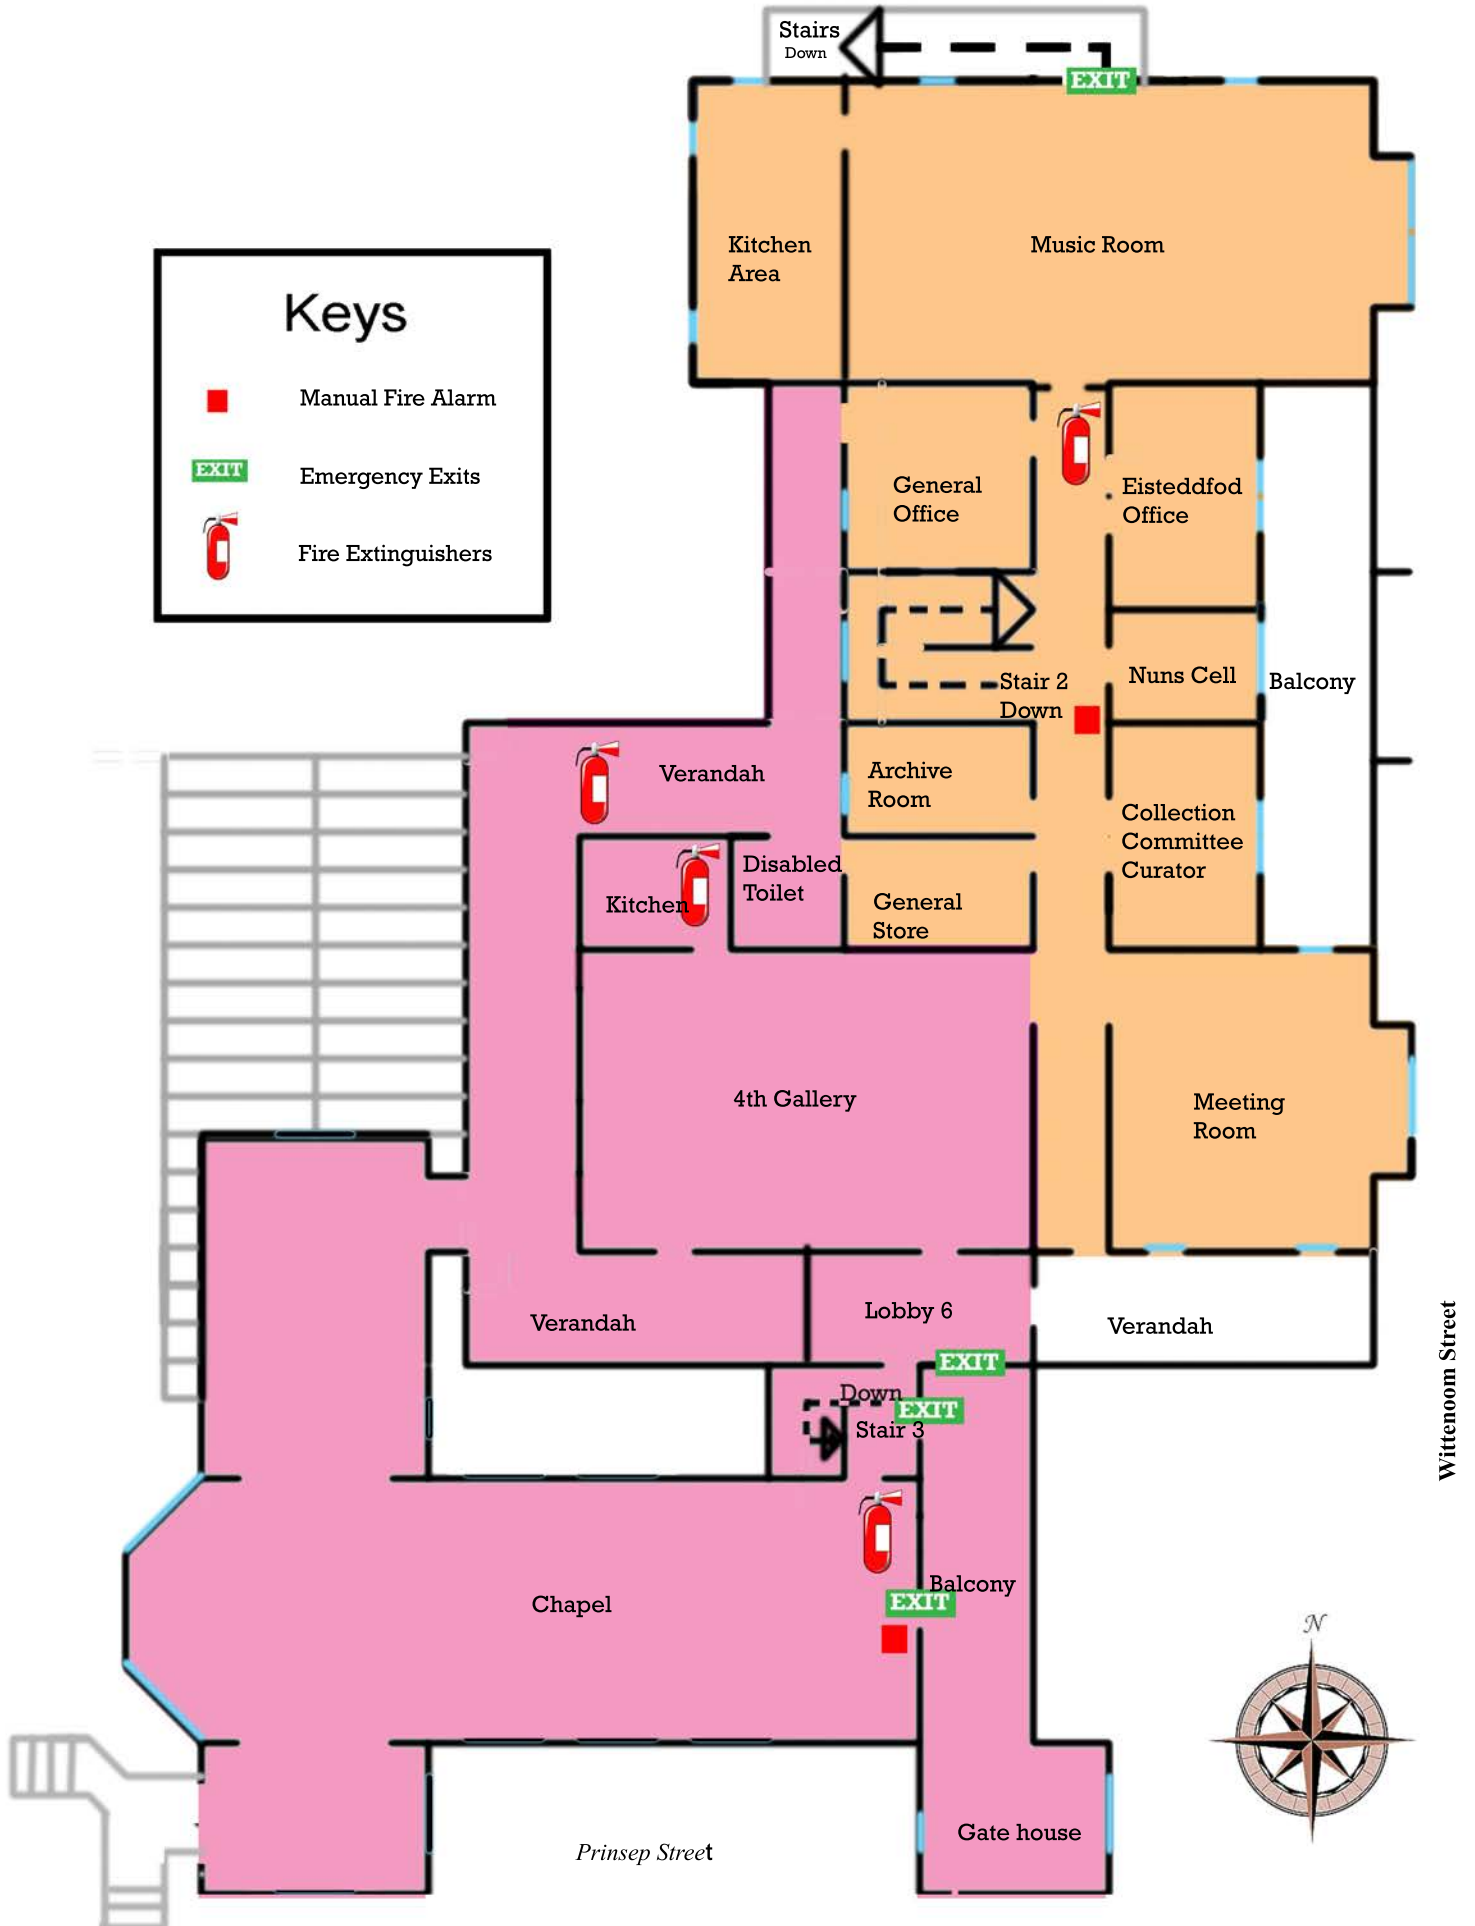

MAP OF BUNBURY REGIONAL ART GALLERY UPPER LEVELS EVACUATION ZONES

MAP OF BUNBURY REGIONAL ART GALLERY LOWER LEVELS EVACUATION ZONES

Keys

- Manual Fire Alarm
- EXIT Emergency Exits
- Fire Extinguishers

Prinsep Street

Wittenoorn Street