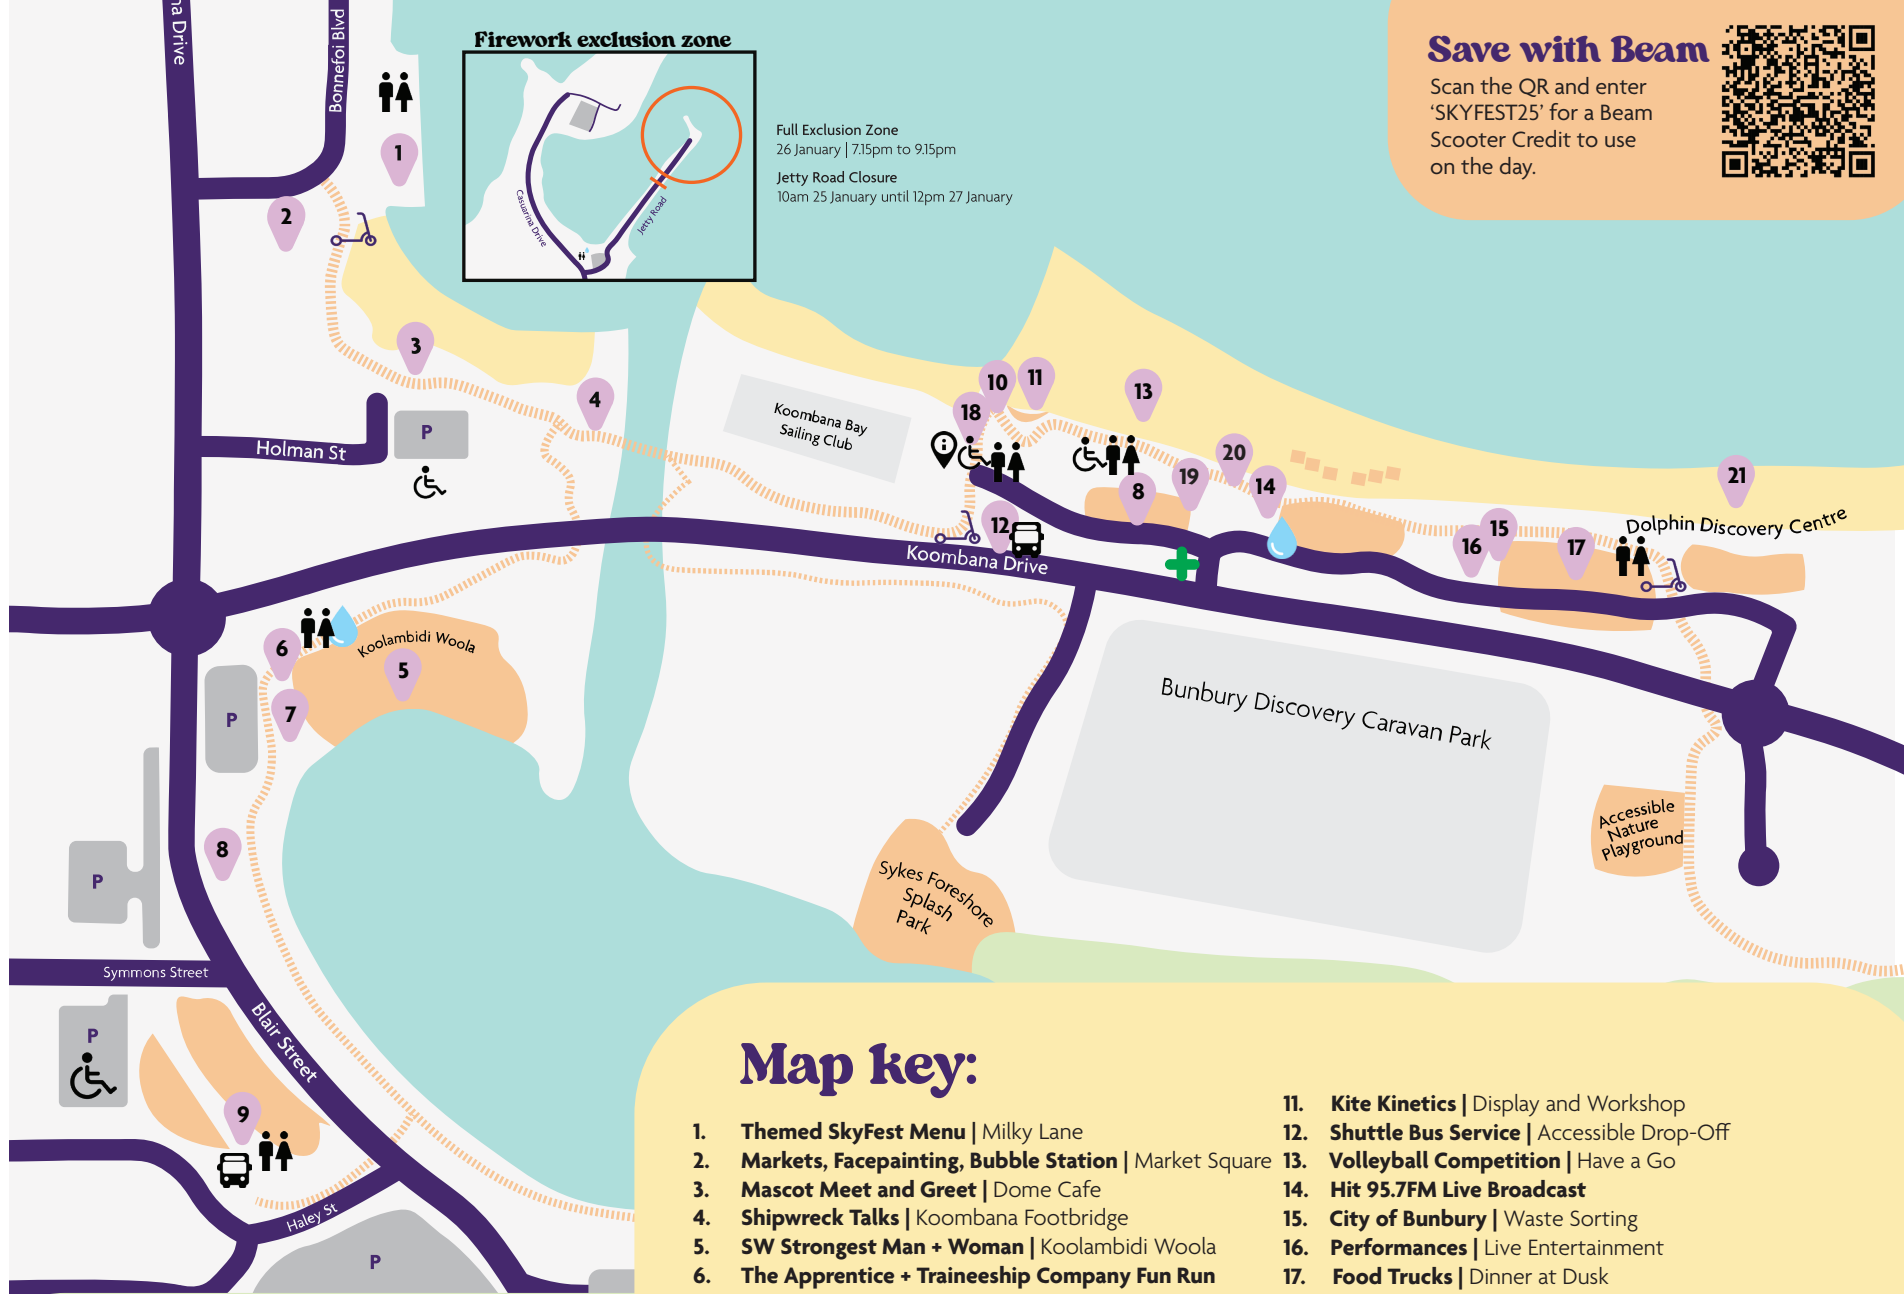

Thank you to our **SkyFest** sponsors:

Thank you to our in-kind sponsors:

Save with Beam

Scan the QR and enter 'SKYFEST25' for a Beam Scooter Credit to use on the day.

Firework exclusion zone
 Full Exclusion Zone
 26 January | 7:15pm to 9:15pm
 Jetty Road Closure
 10am 25 January until 12pm 27 January

Map key:

- 1. **Themed SkyFest Menu** | Milky Lane
- 2. **Markets, Facepainting, Bubble Station** | Market Square
- 3. **Mascot Meet and Greet** | Dome Cafe
- 4. **Shipwreck Talks** | Koombana Footbridge
- 5. **SW Strongest Man + Woman** | Koolambidi Woola
- 6. **The Apprentice + Traineeship Company Fun Run**
- 7. **South West Sports Centre** | Interactive Stall
- 8. **Summer Carnival Rides** | Cloutz
- 9. **Mayoral Breakfast** | The Apex Club
- 10. **Carey Park Scouts Marquee** | Waste Management
- 11. **Kite Kinetics** | Display and Workshop
- 12. **Shuttle Bus Service** | Accessible Drop-Off
- 13. **Volleyball Competition** | Have a Go
- 14. **Hit 95.7FM Live Broadcast**
- 15. **City of Bunbury** | Waste Sorting
- 16. **Performances** | Live Entertainment
- 17. **Food Trucks** | Dinner at Dusk
- 18. **Meet and Greet** | Lewis Jetta and Donnell Wallam
- 19. **String Symphony** | Spare Parts Puppet Theatre
- 20. **Spudshed Meet and Greet** | Tony Galati
- 21. **Low Sensory Zone** | South West Autism Network

Summer Carnival Rides

3pm to 9.15pm | PAT USHER FORESHORE +
KOOMBANA FORESHORE

Southwest's Strongest

3pm to 7pm | KOOLAMBIDI WOOLA

Markets at Market Square

3.30pm to 7pm | Southwest Pop-Up Shops & Events,
Shelles Facepainting, Bubble Station MARKET SQUARE

Road closures will be in place from 3:30pm to 10pm with no vehicle movement permitted for the duration of the event.